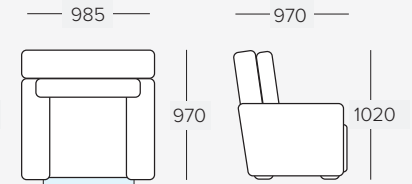

MEASUREMENTS & ELECTRIC FEATURES

4 SEATER

3 SEATER

2 SEATER

RECLINER

STANDARD FEATURES:

POWER RECLINE	✓	-	✓	✓	-	✓
WIRELESS CHARGER	-	✓	-	-	✓	-
USB CHARGER	-	✓	-	-	✓	-

OPTIONAL EXTRAS: