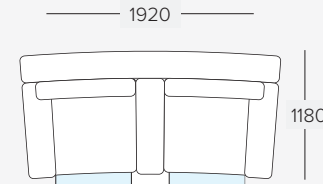

MEASUREMENTS & ELECTRIC FEATURES

4 SEATER

3 SEATER

2 SEATER

RECLINER

STANDARD FEATURES:

POWER RECLINE	✓	-	✓	✓	-	✓
WIRELESS CHARGER	-	✓	-	-	✓	-
USB CHARGER	-	✓	-	-	✓	-

OPTIONAL EXTRAS: