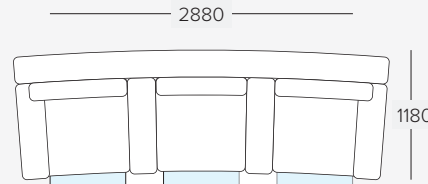

MEASUREMENTS & ELECTRIC FEATURES

4 SEATER

3 SEATER

2 SEATER

RECLINER

STANDARD FEATURES:

POWER RECLINE	✓	-	✓	✓	-	✓
WIRELESS CHARGER	-	✓	-	-	✓	-
USB CHARGER	-	✓	-	-	✓	-

OPTIONAL EXTRAS: